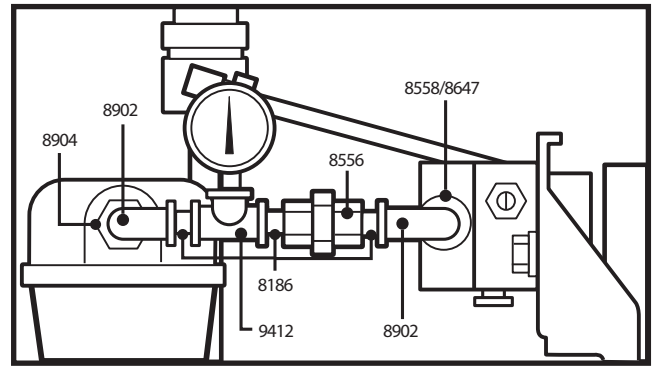

**80 Gallon "Baby" Tank W/ Bypass Regulator**

Quantity	Part Number	Description
1	5277	PIPE & JOINT COMPOUND
4	7043	SCREW 5/16-18 X1 HH CAP
4	7207	NUT 5/16 18 HEX
4	7417	WASHER 5/16 FLAT
4	7427	WASHER 5/16 X 19/32 X.078LOCK
2	8185	PLUG PIPE 1/2" NPT STEEL
3	8186	NIPPLE CLOSE 1/2" NPT (STEEL)
1	8187	VALVE BALL 1/2"FPTX1/2"FPT(BRASS)
1	8475	NIPPLE CLOSE 3/8" NPT BLACK
1	8556	UNION 1/2" BLACK PIPE
1	8558	COUPLING REDUCING 1/2X1/4 BLK
1	8560	COUPLING REDUCING 1/8X3/8
3	8563	ELBOW 1/2 COMP X3/8 NPT
1	8647	NIPPLE 1/4 CLOSE
1	8850	FITTING 1/2 COMP X 1/4 NPTBRAS
1	8882	NIPPLE CLOSE 1/8 NPT SCH 40
3	8902	STREET ELBOW 1/2" NPT
2	8904	BUSHING STEEL 1/2" NPT X 1" NPT
1	9412	TEE 1/2 X 1/4 X 1/2
1	9572	COUPLING REDUCING 3/8X1/2 BLK
1	9842	TUBE COPPER 1/2" X 6.25" 80GAL
1	9880	PIPE RETURN 1/2"NPT 80GAL TANK

**DETAIL 1**

**DETAIL 2**

**TOP VIEW**