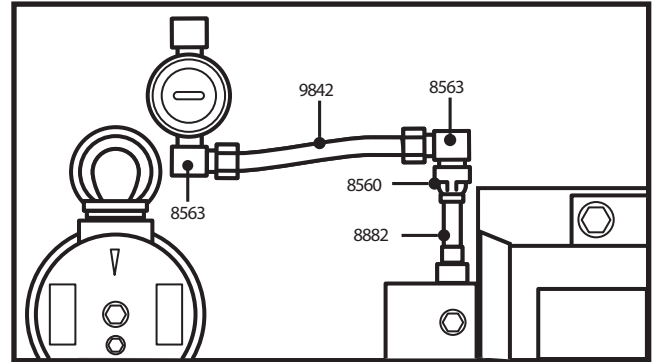

**80 Gallon "Baby" Tank W/ Bypass Regulator**

Quantity	Part Number	Description
1	5277	PIPE & JOINT COMPOUND
4	7043	SCREW 5/16-18 X1 HH CAP
4	7207	NUT 5/16 18 HEX
4	7417	WASHER 5/16 FLAT
4	7427	WASHER 5/16 X 19/32 X.078LOCK
2	8185	PLUG PIPE 1/2" NPT STEEL
3	8186	NIPPLE CLOSE 1/2" NPT (STEEL)
1	8187	VALVE BALL 1/2"FPTX1/2"FPT(BRASS)
1	8475	NIPPLE CLOSE 3/8" NPT BLACK
1	8556	UNION 1/2" BLACK PIPE
1	8558	COUPLING REDUCING 1/2X1/4 BLK
1	8560	COUPLING REDUCING 1/8X3/8
3	8563	ELBOW 1/2 COMP X3/8 NPT
1	8647	NIPPLE 1/4 CLOSE
1	8850	FITTING 1/2 COMP X 1/4 NPTBRAS
1	8882	NIPPLE CLOSE 1/8 NPT SCH 40
3	8902	STREET ELBOW 1/2" NPT
2	8904	BUSHING STEEL 1/2" NPT X 1" NPT
1	9412	TEE 1/2 X 1/4 X 1/2
1	9572	COUPLING REDUCING 3/8X1/2 BLK
1	9842	TUBE COPPER 1/2" X 6.25" 80GAL
1	9880	PIPE RETURN 1/2"NPT 80GAL TANK

**DETAIL 1**

**DETAIL 2**

**TOP VIEW**