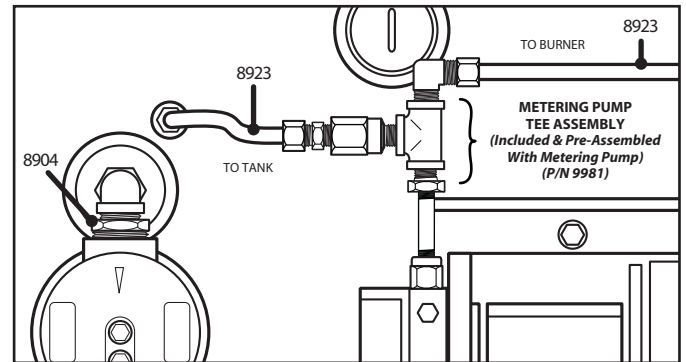

**80 Gallon "Baby" Tank W/ Metering Pump**

Quantity	Part Number	Description
1	5277	PIPE & JOINT COMPOUND
4	7043	SCREW 5/16-18 X1 HH CAP
4	7207	NUT 5/16 18 HEX
4	7417	WASHER 5/16 FLAT
4	7427	WASHER 5/16 X 19/32 X.078 LOCK
2	8185	PLUG PIPE 1/2" NPT STEEL
4	8186	NIPPLE CLOSE 1/2" NPT (STEEL)
1	8187	VALVE BALL 1/2" FPT X 1/2" FPT (BRS)
1	8475	NIPPLE CLOSE 3/8" NPT BLACK
1	8556	UNION 1/2" BLACK PIPE
2	8558	COUPLING REDUCING 1/2X1/4 BLK
1	8647	NIPPLE 1/4 CLOSE
1	8850	FITTING 1/2 COMP X 1/4 NPTBRAS
3	8902	STREET ELBOW 1/2" NPT
2	8904	BUSHING STEEL 1/2" NPT X 1" NPT
1	9412	TEE 1/2 X 1/4 X 1/2
1	8917	BRASS ELBOW 3/8 COMP x 1/4 NDT
1	8923	COPPER TUBE 3/8' x 20'

**DETAIL 1**

**DETAIL 2**

**TOP VIEW**

**BACK VIEW**

**FRONT VIEW**