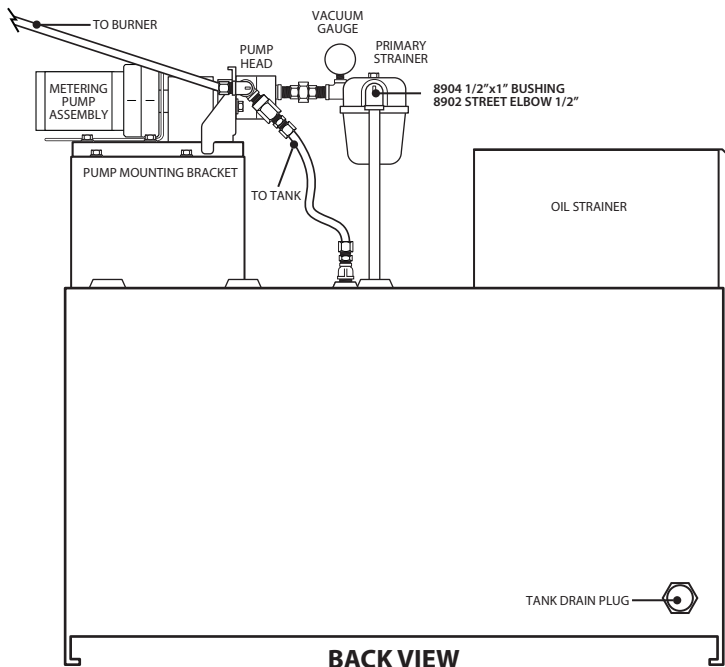

**80 Gallon "Baby" Tank W/ Metering Pump**

Quantity	Part Number	Description
1	5277	PIPE & JOINT COMPOUND
4	7043	SCREW 5/16-18 X1 HH CAP
4	7207	NUT 5/16 18 HEX
4	7417	WASHER 5/16 FLAT
4	7427	WASHER 5/16 X 19/32 X.078 LOCK
2	8185	PLUG PIPE 1/2" NPT STEEL
4	8186	NIPPLE CLOSE 1/2" NPT (STEEL)
1	8187	VALVE BALL 1/2" FPT X 1/2" FPT (BRS)
1	8475	NIPPLE CLOSE 3/8" NPT BLACK
1	8556	UNION 1/2" BLACK PIPE
2	8558	COUPLING REDUCING 1/2X1/4 BLK
1	8647	NIPPLE 1/4 CLOSE
1	8850	FITTING 1/2 COMP X 1/4 NPTBRAS
3	8902	STREET ELBOW 1/2" NPT
2	8904	BUSHING STEEL 1/2" NPT X 1" NPT
1	9412	TEE 1/2 X 1/4 X 1/2
1	8917	BRASS ELBOW 3/8 COMP x 1/4 NDT
1	8923	COPPER TUBE 3/8' x 20'

**DETAIL 1**

**DETAIL 2**

**TOP VIEW**

**BACK VIEW**

**FRONT VIEW**