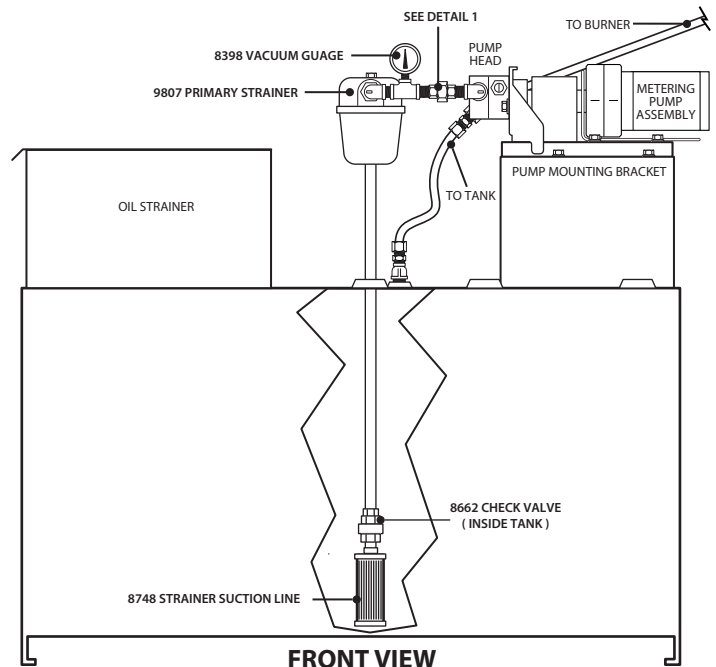

**80 Gallon "Baby" Tank W/ Metering Pump**

Quantity	Part Number	Description
1	5277	PIPE & JOINT COMPOUND
4	7043	SCREW 5/16-18 X1 HH CAP
4	7207	NUT 5/16 18 HEX
4	7417	WASHER 5/16 FLAT
4	7427	WASHER 5/16 X 19/32 X.078 LOCK
2	8185	PLUG PIPE 1/2" NPT STEEL
4	8186	NIPPLE CLOSE 1/2" NPT (STEEL)
1	8187	VALVE BALL 1/2" FPT X 1/2" FPT (BRS)
1	8475	NIPPLE CLOSE 3/8" NPT BLACK
1	8556	UNION 1/2" BLACK PIPE
2	8558	COUPLING REDUCING 1/2X1/4 BLK
1	8647	NIPPLE 1/4 CLOSE
1	8850	FITTING 1/2 COMP X 1/4 NPTBRAS
3	8902	STREET ELBOW 1/2" NPT
2	8904	BUSHING STEEL 1/2" NPT X 1" NPT
1	9412	TEE 1/2 X 1/4 X 1/2
1	8917	BRASS ELBOW 3/8 COMP x 1/4 NDT
1	8923	COPPER TUBE 3/8' x 20'

**DETAIL 1**

**DETAIL 2**

**TOP VIEW**

**BACK VIEW**

**FRONT VIEW**