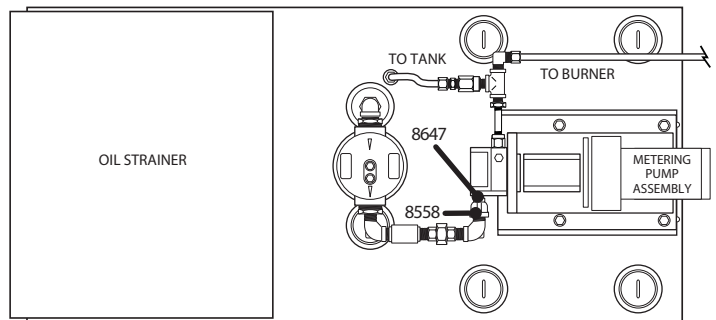

**80 Gallon "Baby" Tank W/ Metering Pump**

Quantity	Part Number	Description
1	5277	PIPE & JOINT COMPOUND
4	7043	SCREW 5/16-18 X1 HH CAP
4	7207	NUT 5/16 18 HEX
4	7417	WASHER 5/16 FLAT
4	7427	WASHER 5/16 X 19/32 X.078 LOCK
2	8185	PLUG PIPE 1/2" NPT STEEL
4	8186	NIPPLE CLOSE 1/2" NPT (STEEL)
1	8187	VALVE BALL 1/2" FPT X 1/2" FPT (BRS)
1	8475	NIPPLE CLOSE 3/8" NPT BLACK
1	8556	UNION 1/2" BLACK PIPE
2	8558	COUPLING REDUCING 1/2X1/4 BLK
1	8647	NIPPLE 1/4 CLOSE
1	8850	FITTING 1/2 COMP X 1/4 NPTBRAS
3	8902	STREET ELBOW 1/2" NPT
2	8904	BUSHING STEEL 1/2" NPT X 1" NPT
1	9412	TEE 1/2 X 1/4 X 1/2
1	8917	BRASS ELBOW 3/8 COMP x 1/4 NDT
1	8923	COPPER TUBE 3/8' x 20'

**DETAIL 1**

**DETAIL 2**

**TOP VIEW**

**BACK VIEW**

**FRONT VIEW**