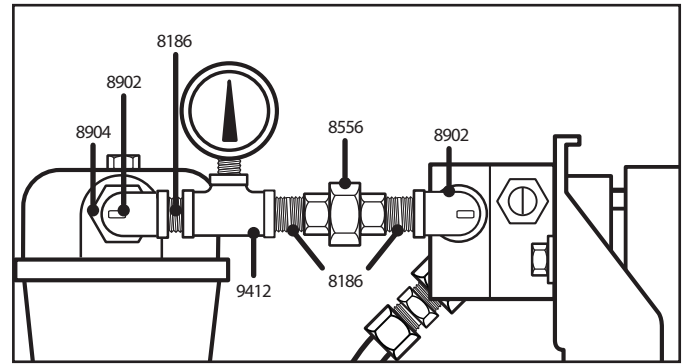

**80 Gallon "Baby" Tank W/ Metering Pump**

Quantity	Part Number	Description
1	5277	PIPE & JOINT COMPOUND
4	7043	SCREW 5/16-18 X1 HH CAP
4	7207	NUT 5/16 18 HEX
4	7417	WASHER 5/16 FLAT
4	7427	WASHER 5/16 X 19/32 X.078 LOCK
2	8185	PLUG PIPE 1/2" NPT STEEL
4	8186	NIPPLE CLOSE 1/2" NPT (STEEL)
1	8187	VALVE BALL 1/2" FPT X 1/2" FPT (BRS)
1	8475	NIPPLE CLOSE 3/8" NPT BLACK
1	8556	UNION 1/2" BLACK PIPE
2	8558	COUPLING REDUCING 1/2X1/4 BLK
1	8647	NIPPLE 1/4 CLOSE
1	8850	FITTING 1/2 COMP X 1/4 NPTBRAS
3	8902	STREET ELBOW 1/2" NPT
2	8904	BUSHING STEEL 1/2" NPT X 1" NPT
1	9412	TEE 1/2 X 1/4 X 1/2
1	8917	BRASS ELBOW 3/8 COMP x 1/4 NDT
1	8923	COPPER TUBE 3/8' x 20'

**DETAIL 1**

**DETAIL 2**

**TOP VIEW**

**BACK VIEW**

**FRONT VIEW**