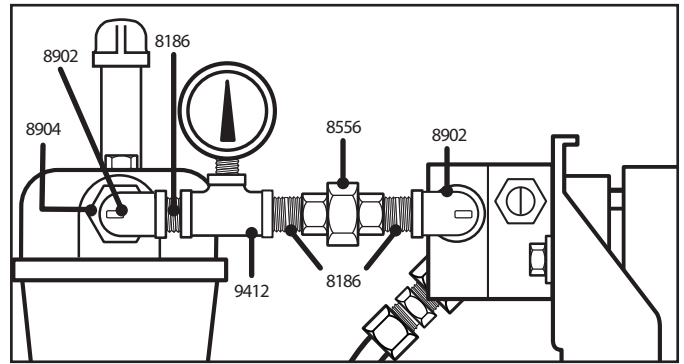

80 Gallon "Baby" Tank W/ Metering Pump

Quantity	Part Number	Description
1	5277	PIPE & JOINT COMPOUND
4	7043	SCREW 5/16-18 X1 HH CAP
4	7207	NUT 5/16 18 HEX
4	7417	WASHER 5/16 FLAT
4	7427	WASHER 5/16 X 19/32 X.078 LOCK
2	8185	PLUG PIPE 1/2" NPT STEEL
4	8186	NIPPLE CLOSE 1/2" NPT (STEEL)
1	8187	VALVE BALL 1/2" FPT X 1/2" FPT (BRS)
1	8556	UNION 1/2" BLACK PIPE
2	8558	COUPLING REDUCING 1/2X1/4 BLK
1	8647	NIPPLE 1/4 CLOSE
1	8850	FITTING 1/2 COMP X 1/4 NPTBRAS
3	8902	STREET ELBOW 1/2" NPT
2	8904	BUSHING STEEL 1/2" NPT X 1" NPT
1	9412	TEE 1/2 X 1/4 X 1/2
1	8917	BRASS ELBOW 3/8 COMP x 1/4 NDT
1	8923	COPPER TUBE 3/8' x 20'
1	8557	NIPPLE 1/2" x 5-12"
1	8919	TEE 1/2" x 1/2" x 1/2"
1	8924	CAP 1/2"

DETAIL 1

DETAIL 2

TOP VIEW