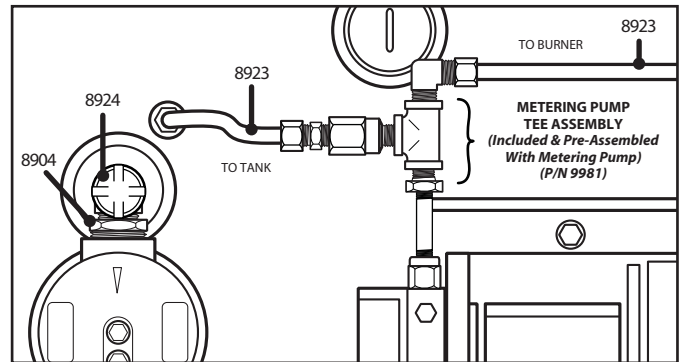

80 Gallon "Baby" Tank W/ Metering Pump

Quantity	Part Number	Description
1	5277	PIPE & JOINT COMPOUND
4	7043	SCREW 5/16-18 X1 HH CAP
4	7207	NUT 5/16 18 HEX
4	7417	WASHER 5/16 FLAT
4	7427	WASHER 5/16 X 19/32 X.078 LOCK
2	8185	PLUG PIPE 1/2" NPT STEEL
4	8186	NIPPLE CLOSE 1/2" NPT (STEEL)
1	8187	VALVE BALL 1/2" FPT X 1/2" FPT (BRS)
1	8556	UNION 1/2" BLACK PIPE
2	8558	COUPLING REDUCING 1/2X1/4 BLK
1	8647	NIPPLE 1/4 CLOSE
1	8850	FITTING 1/2 COMP X 1/4 NPTBRAS
3	8902	STREET ELBOW 1/2" NPT
2	8904	BUSHING STEEL 1/2" NPT X 1" NPT
1	9412	TEE 1/2 X 1/4 X 1/2
1	8917	BRASS ELBOW 3/8 COMP x 1/4 NDT
1	8923	COPPER TUBE 3/8' x 20'
1	8557	NIPPLE 1/2" x 5-12"
1	8919	TEE 1/2" x 1/2" x 1/2"
1	8924	CAP 1/2"

DETAIL 1

DETAIL 2

TOP VIEW